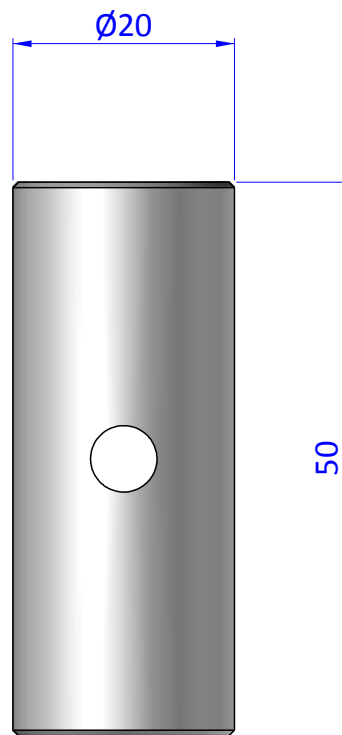

THE PROPERTY OF THE DRAWING IS ESTABLISHED BY LAW. IT IS FORBIDDEN TO PRODUCE OR SHOW IT TO THIRD PART. WITHOUT A WRITTEN AGREEMENT.

Item	Name	Q.ty
1	VLR.20.50	1

M17 × 1

FP SERVICES
AUTOMATION

DESIGNED FROM

FPSERVICES

REVIEW

A

DATE

31/01/2019

WEIGHT

0,015kg

Format A4

UNI 936-76

GENERAL TOLERANCE

UNI - ISO 2768

CLASSE f

DESCRIPTION

CA.VLR.20.50

CODE

CA.VLR.20.50